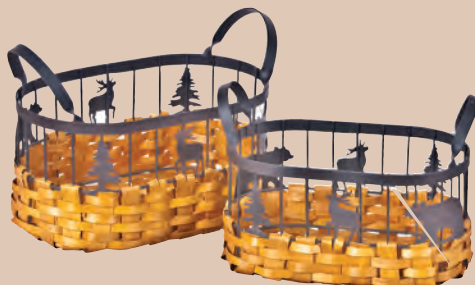

Nesting Lodge Baskets

Seq #11.00 847703

Seq #12.00 847702
10.25x4.5 2/Asst