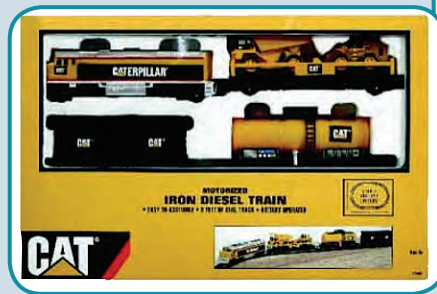

B/O CAT Iron Diesel Train Set
Seq #9.00 848478